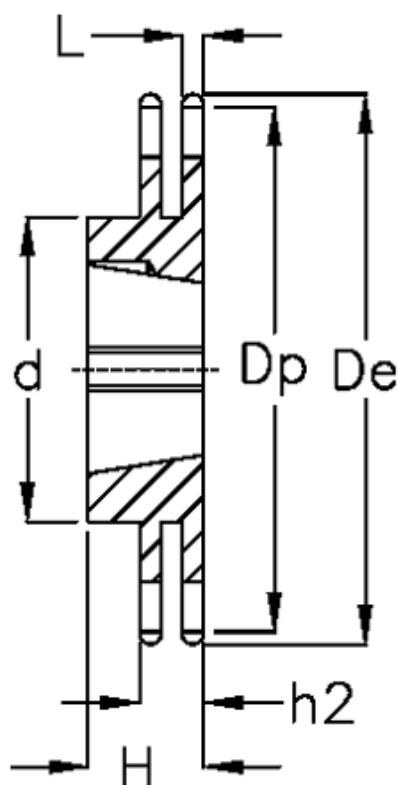

Article number: 616032007019

Description: Taperbored sprocket 12 B-2 Z=19 duplex  
for bushing 2012

## Measures

C	= 2	h2	= 30.3
d	= 90	Material	= Stål
De	= 124.2	Number of teeth	= 19
Dp	= 115.75		
For bush	= 2012		
For chain size	= 3/4" x 7/16"		
For chain type	= 12 B-2		
H	= 32		